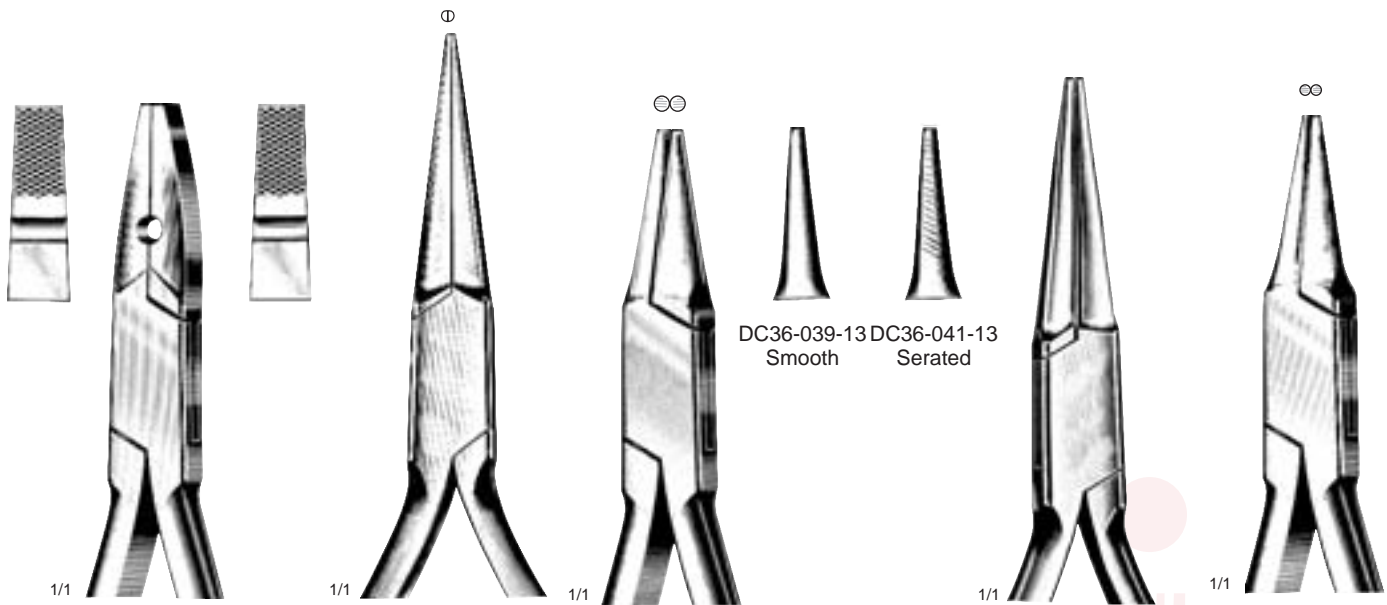

**Waldron**  
12.5 cm \ 5"  
DC36-019-12

**Stadler**  
15 cm \ 6"  
DC36-021-15

DC36-023-14  
Smooth

DC36-024-14  
Serrated

14 cm / 5½"

DC36-027-14  
Smooth

DC36-029-14  
Serrated

**Langenbeck**  
14 cm / 5½"

**Goslee**  
14 cm / 5½"  
DC36-025-14

DC36-031-12  
Smooth

DC36-033-12  
Serrated

12.5 cm / 5"

Pliers  
Flat and Nose Pliers end Nippers

1/1  
14 cm / 5½"  
DC36-035-14

1/1  
**Langenbeck**  
14 cm / 5½"  
DC36-037-14

1/1  
13 cm / 5"

1/1  
**Langenbeck**  
14 cm / 5½"  
DC36-043-14

1/1  
13 cm / 5"  
DC36-045-13

1/1  
13 cm / 5"  
DC36-047-13

1/1  
15 cm / 6"  
DC36-049-15

1/1  
12.5 cm / 5"  
DC36-051-12

1/1  
13 cm / 5"  
DC36-053-13