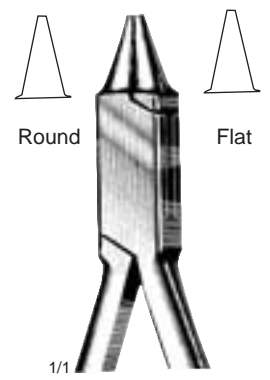

1/1  
13 cm / 5"

1/1  
**Langenbeck**  
14 cm / 5½"  
DC36-043-14

1/1  
13 cm / 5"  
DC36-045-13

1/1  
13 cm / 5"  
DC36-047-13

1/1  
15 cm / 6"  
DC36-049-15

1/1  
12.5 cm / 5"  
DC36-051-12

1/1  
13 cm / 5"  
DC36-053-13

1/1  
11 cm / 4½"  
DC36-055-11

1/1  
11 cm / 4½"  
DC36-057-11

1/1  
12 cm / 4½"  
DC36-059-12

1/1  
**Angle**  
12 cm / 4¾"  
DC36-061-12

1/1  
12 cm / 4¾"  
DC36-063-12

Flat and Nose Pliers end Nippers  
Clasp and Arch Bending Pliers  
Ligature Pliers