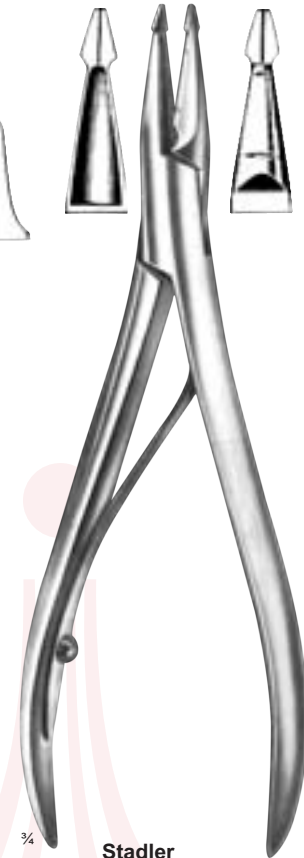

- 1) →
- 2) →
- 3) →
- 4) →
- 5) →

to be used as:  
1) Pin and Ligature Pliers  
2-3) Clasp Bending Pliers  
4) Bar Bending Pliers  
5) Cutting Pliers

**Universal**  
15.5 cm \ 6"  
DC36-011-15  
Universal Pin Roughening,  
Cutting and Bending Forceps

**Universal**  
15.5 cm \ 6"  
DC36-011-15

Bar, Clasp and Wire Bending Pliers  
Flat Nose Plier

**McKellops**  
16 cm \ 6¼"  
DC36-013-16

**Oliver**  
12.5 cm \ 5"  
DC36-015-12

**McKellops**  
17 cm \ 6¾"  
DC36-017-17

**Waldron**  
12.5 cm \ 5"  
DC36-019-12

**Stadler**  
15 cm \ 6"  
DC36-021-15

DC36-023-14  
Smooth

DC36-024-14  
Serrated

14 cm / 5½"

DC36-027-14  
Smooth

DC36-029-14  
Serrated

**Langenbeck**  
14 cm / 5½"

**Goslee**  
14 cm / 5½"  
DC36-025-14

DC36-031-12  
Smooth

DC36-033-12  
Serrated

12.5 cm / 5"

Pliers  
Flat and Nose Pliers end Nippers

1/1  
14 cm / 5½"  
DC36-035-14

1/1  
**Langenbeck**  
14 cm / 5½"  
DC36-037-14