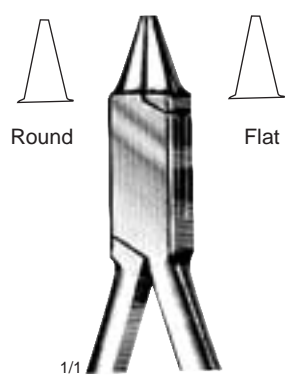

1/1  
13 cm / 5"

1/1  
**Langenbeck**  
14 cm / 5½"  
DC36-043-14

1/1  
13 cm / 5"  
DC36-045-13

1/1  
13 cm / 5"  
DC36-047-13

1/1  
15 cm / 6"  
DC36-049-15

1/1  
12.5 cm / 5"  
DC36-051-12

1/1  
13 cm / 5"  
DC36-053-13

1/1  
11 cm / 4½"  
DC36-055-11

1/1  
11 cm / 4½"  
DC36-057-11

1/1  
12 cm / 4½"  
DC36-059-12

1/1  
**Angle**  
12 cm / 4¾"  
DC36-061-12

1/1  
12 cm / 4¾"  
DC36-063-12

Flat and Nose Pliers end Nippers  
Clasp and Arch Bending Pliers  
Ligature Pliers