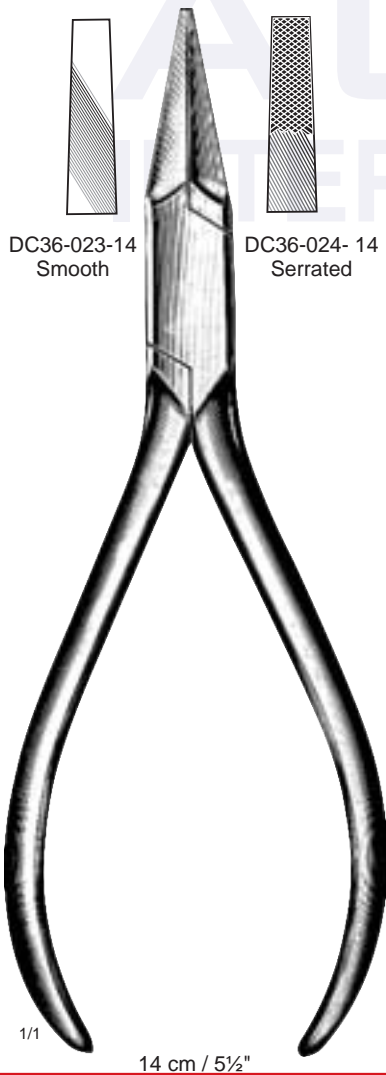

**Universal**  
15.5 cm \ 6"  
DC36-011-15

Bar, Clasp and Wire Bending Pliers  
Flat Nose Plier

**McKellops**  
16 cm \ 6¼"  
DC36-013-16

**Oliver**  
12.5 cm \ 5"  
DC36-015-12

**McKellops**  
17 cm \ 6¾"  
DC36-017-17

**Waldron**  
12.5 cm \ 5"  
DC36-019-12

**Stadler**  
15 cm \ 6"  
DC36-021-15

DC36-023-14  
Smooth

DC36-024-14  
Serrated

14 cm / 5½"

DC36-027-14  
Smooth

DC36-029-14  
Serrated

**Langenbeck**  
14 cm / 5½"