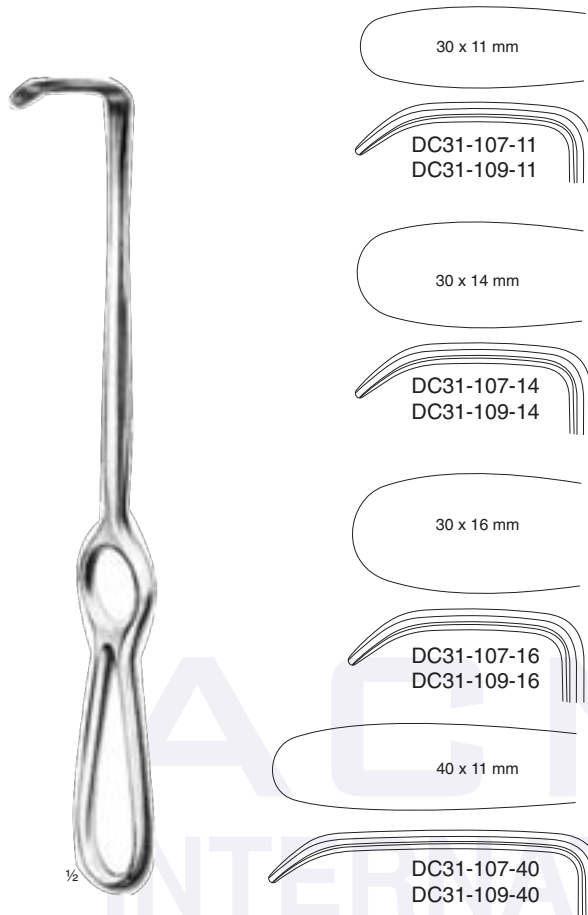

Retractors

Langenbeck
21 cm / 8¼"
DC31-107-00